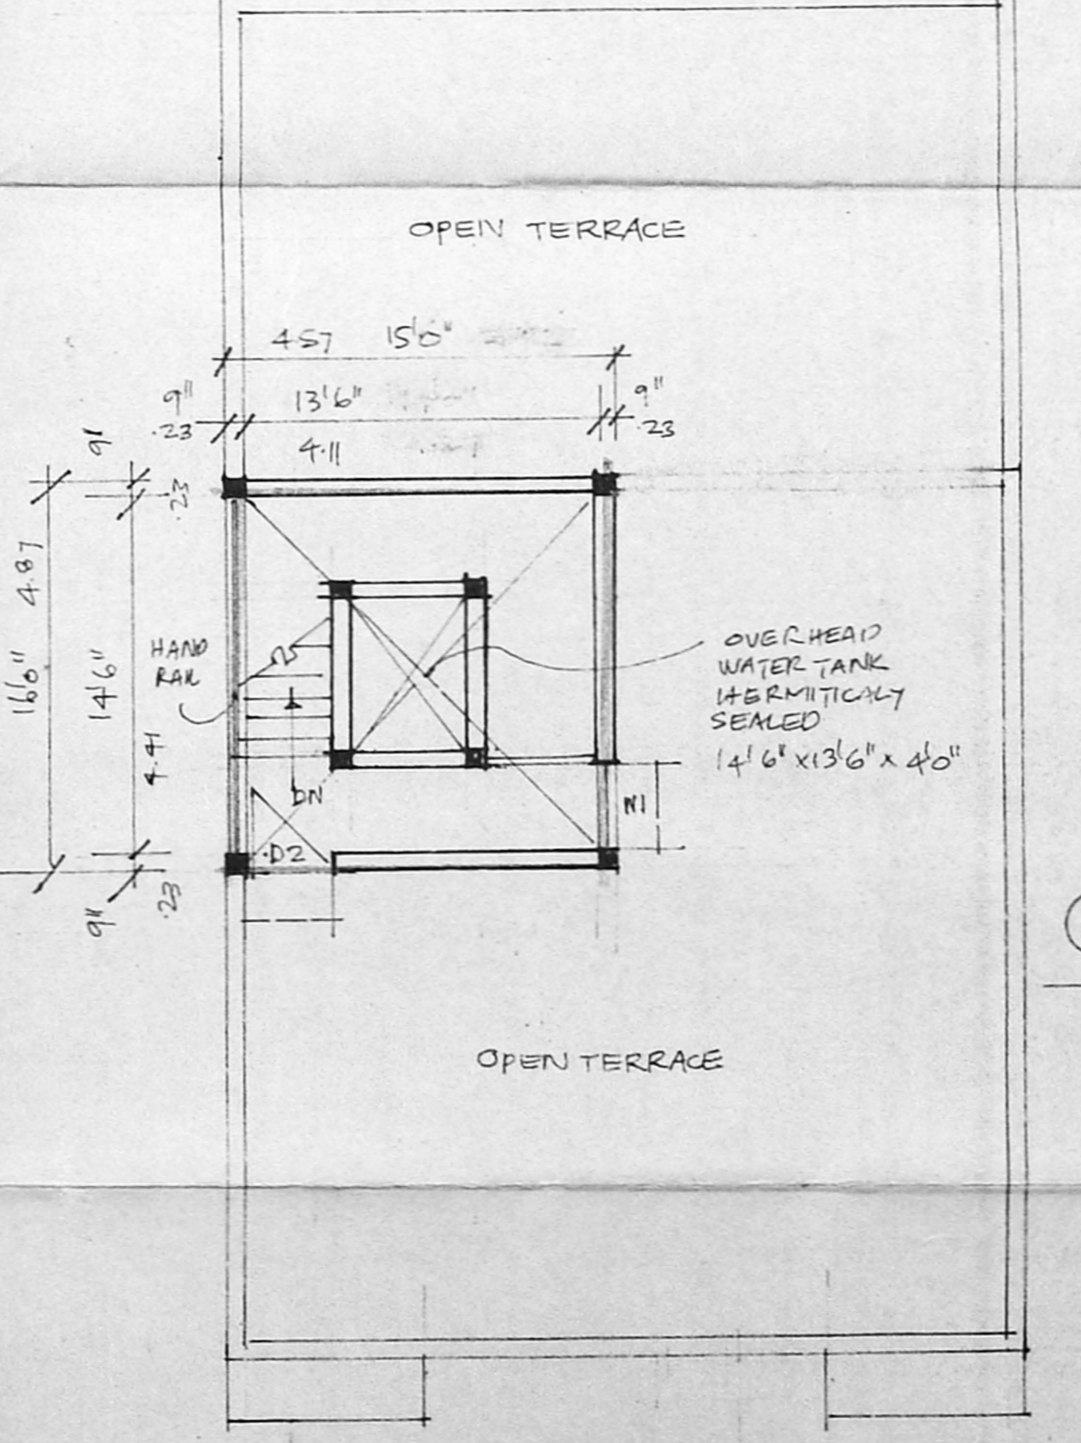

TERRACE PLAN