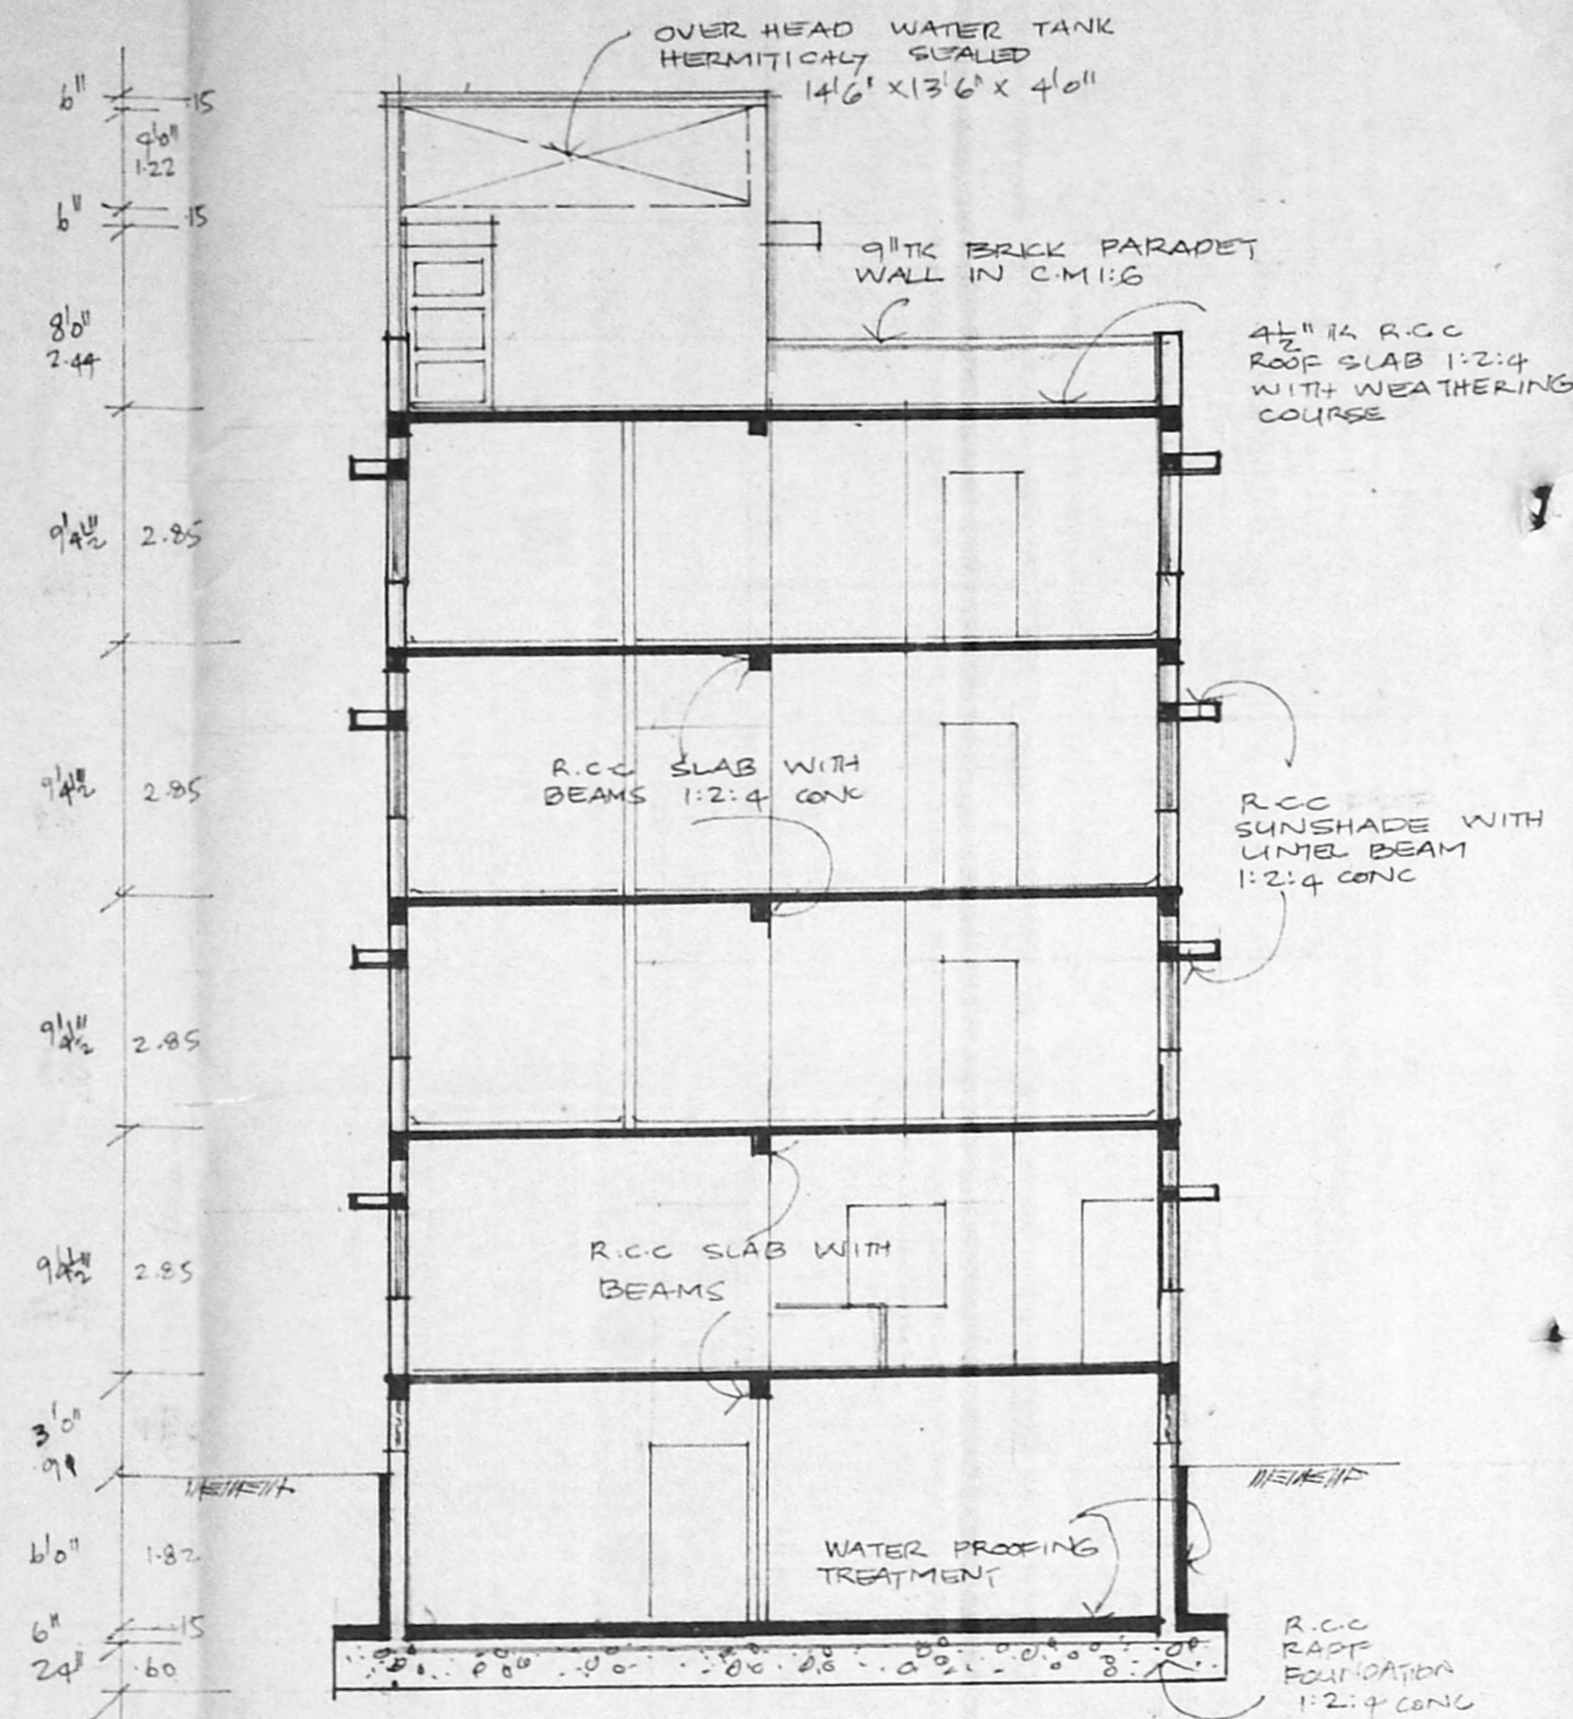

SECTION 'AA'