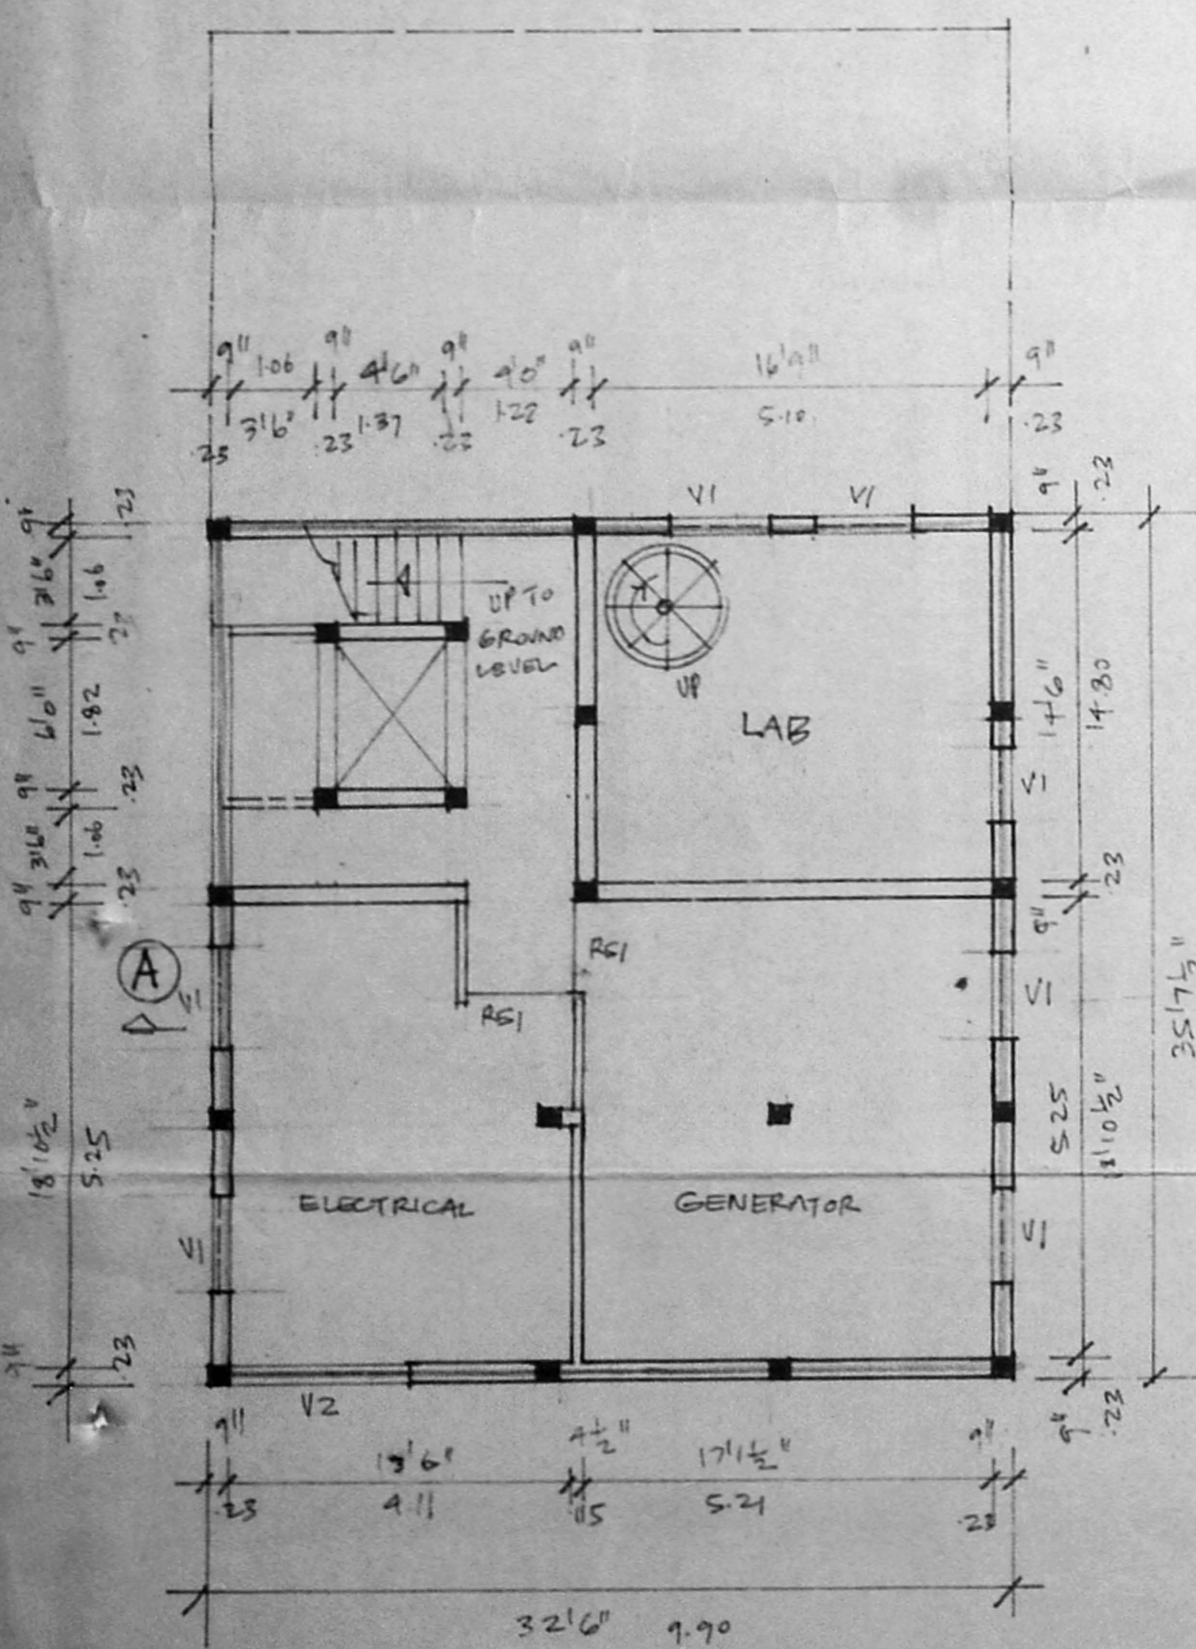

BASEMENT FLOOR PLAN