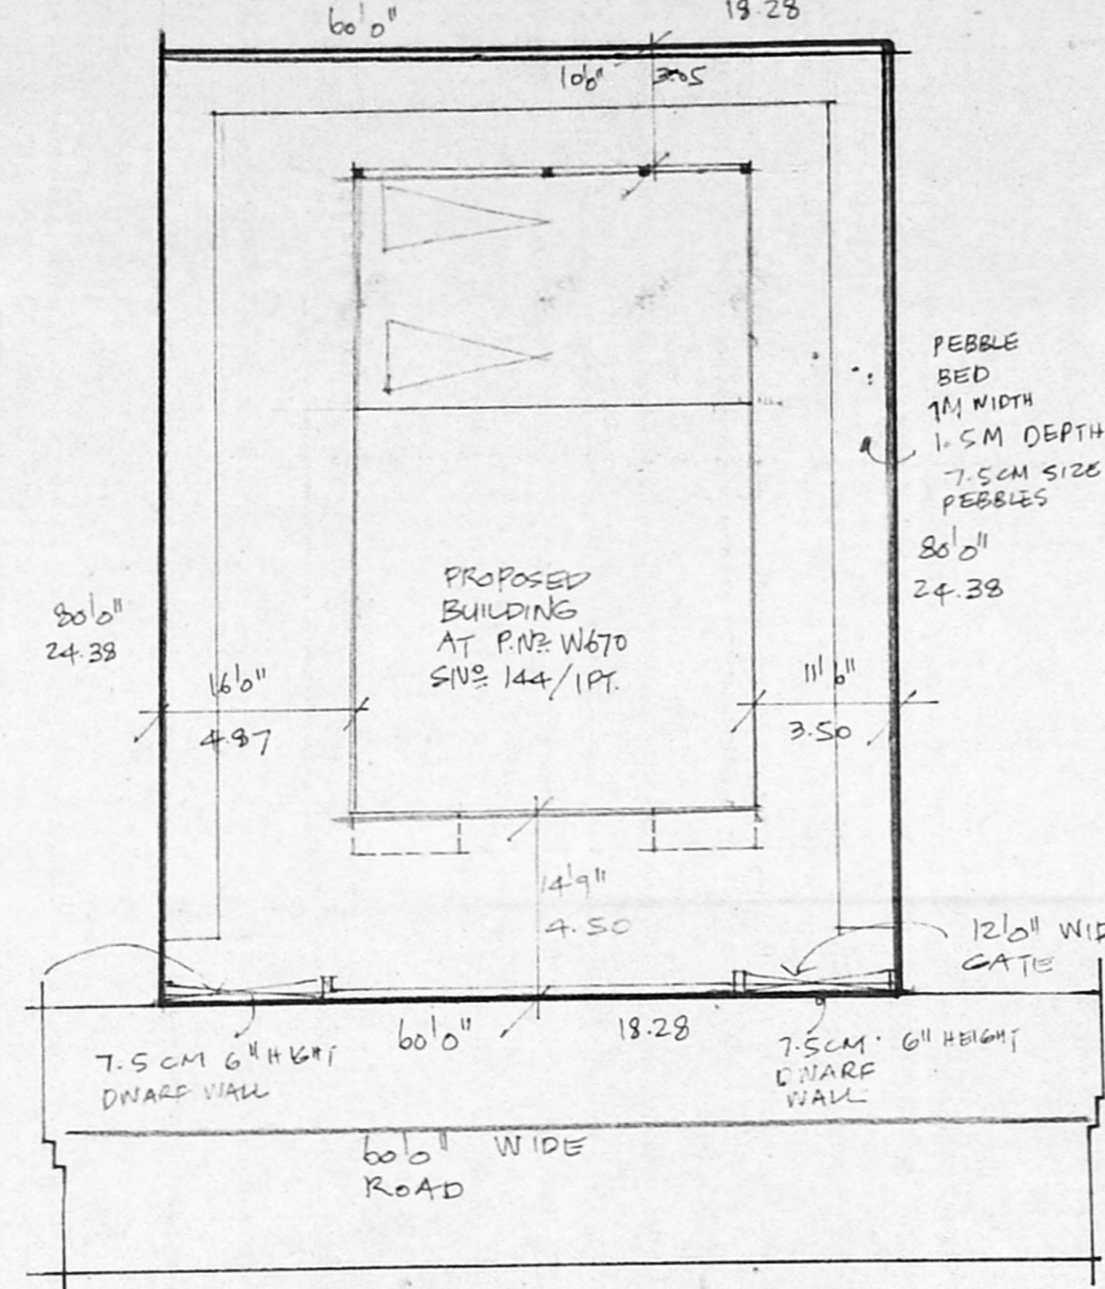

SITE PLAN

B/18865/RS/195
Planning Permis No. 18865/RS/195
APPROVED
SUBJECT TO THE CONDITIONS IN THIS OFFICE LETTER.
No. 25/26/RS/194 Date: 15-9-95
FOR MEMBER SECRETARY
MADRAS METROPOLITAN
DEVELOPMENT AUTHORITY
MADRAS - 600 008.

KEY PLAN
NOT TO SCALE.

Rtdt 11.1.98
Bank - Clinic

JOINERIES.

RS	ROLLING SHUTTER	8'0" x 7'0"	2.42 x 2.14
RG1	ROLLING SHUTTER	4'0" x 7'0"	1.22 x 2.14
AD	ALUMINIUM GLAZED	8'0" x 7'0"	2.42 x 2.14
D1	DOOR	8'0" x 7'0"	1.00 x 2.14
D2	DOOR	4'0" x 7'0"	1.00 x 2.14
D3	DOOR	4'0" x 7'0"	1.00 x 2.14
W1	WINDOW	4'0" x 3'0"	1.22 x 0.90
W2	WINDOW	4'0" x 3'0"	1.22 x 0.90
KW	KITCHEN WINDOW	2'6" x 2'0"	0.75 x 0.60
V	VENTILATOR	4'0" x 2'0"	1.22 x 0.60
V1	VENTILATOR	4'0" x 2'0"	1.22 x 0.60
V2	VENTILATOR	4'0" x 2'0"	1.22 x 0.60

AREA STATEMENT.

TOTAL PLOT AREA: 440 M²
BASEMENT AREA: (ELECTRICAL ROOM / SAFE VAULT 47M²)
GROUND FLOOR AREA: 188 M²
FIRST FLOOR AREA: 171 M²
SECOND FLOOR AREA: 171 M²
THIRD FLOOR AREA: 171 M²
670 M²
PLOT COVERAGE: 39.3%
F.S.I: 1.44

COLOUR INDEX.