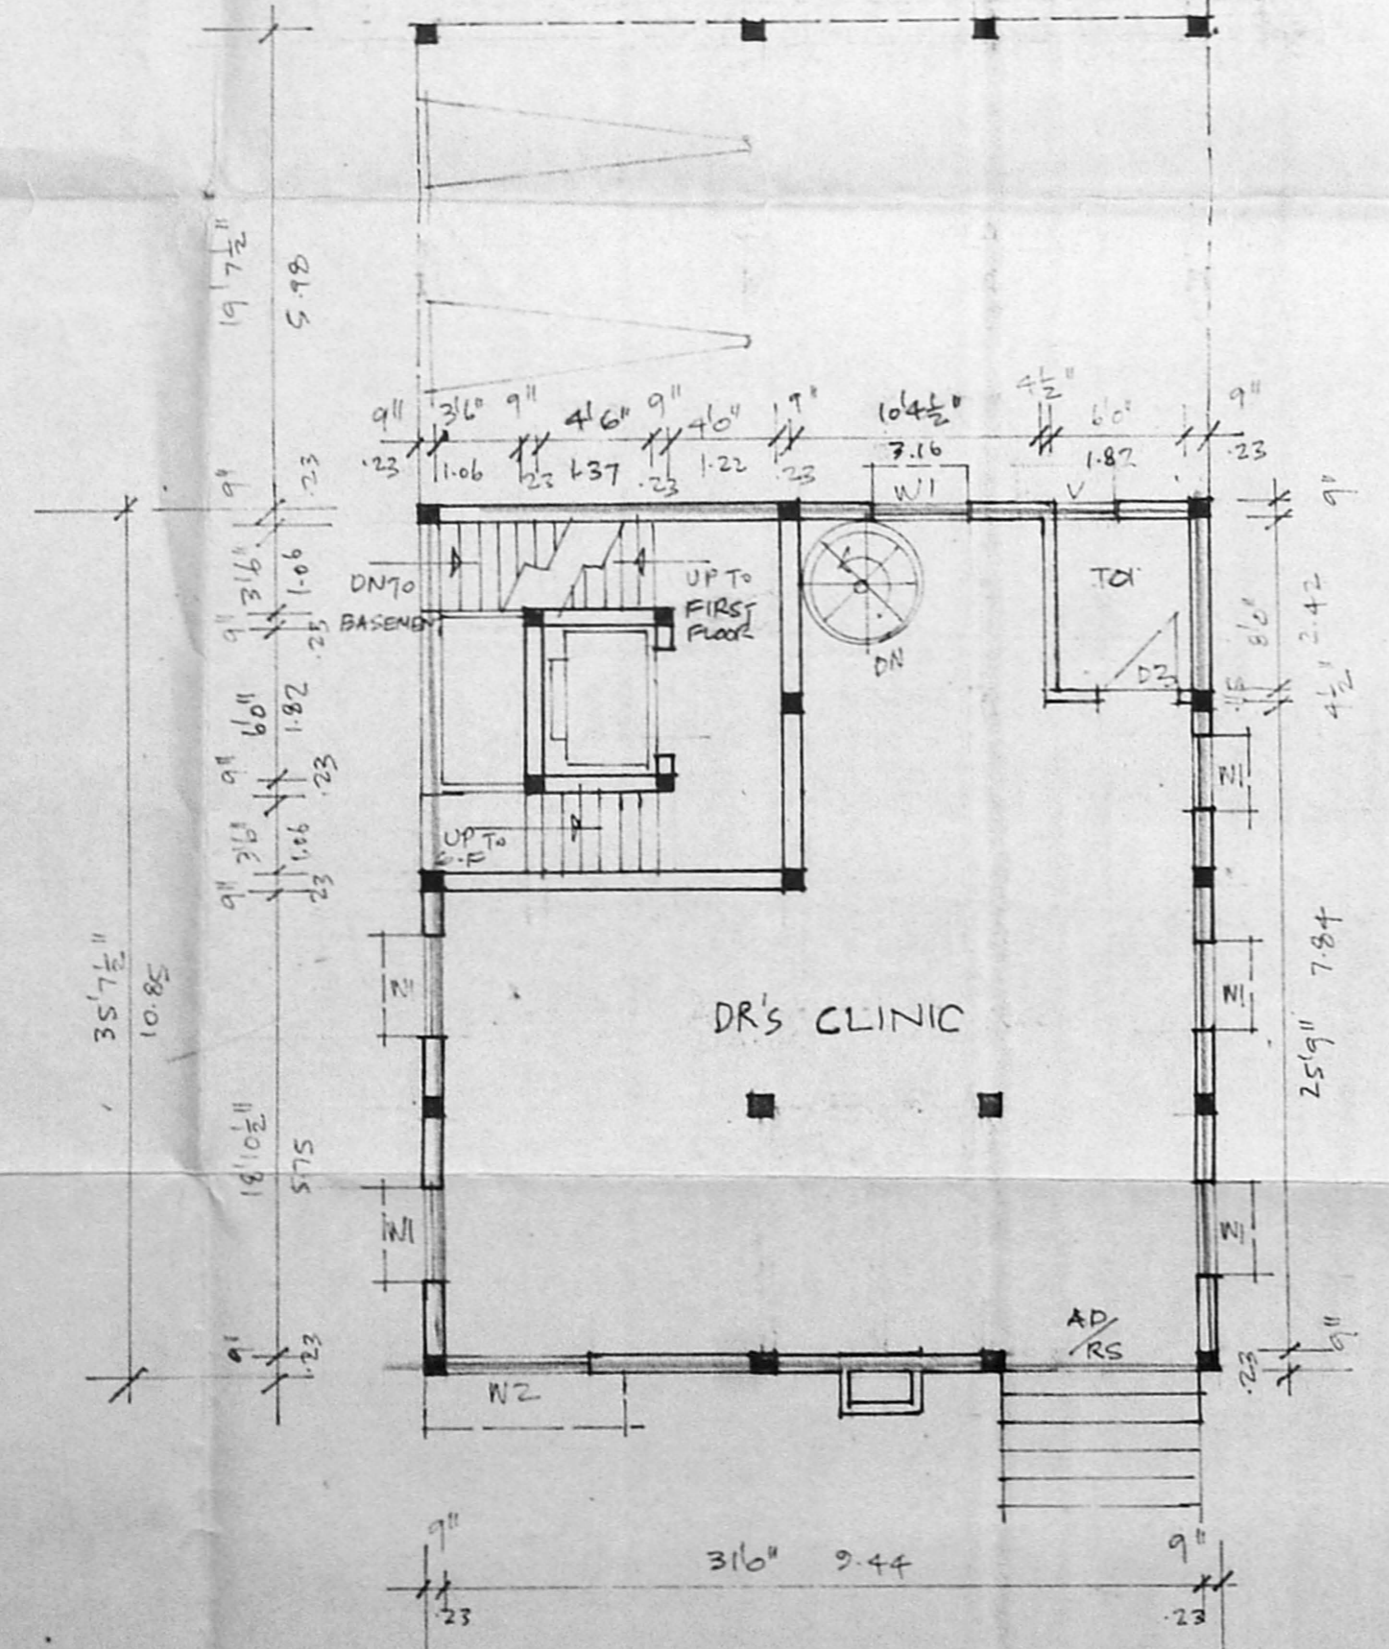

GROUND FLOOR PLAN