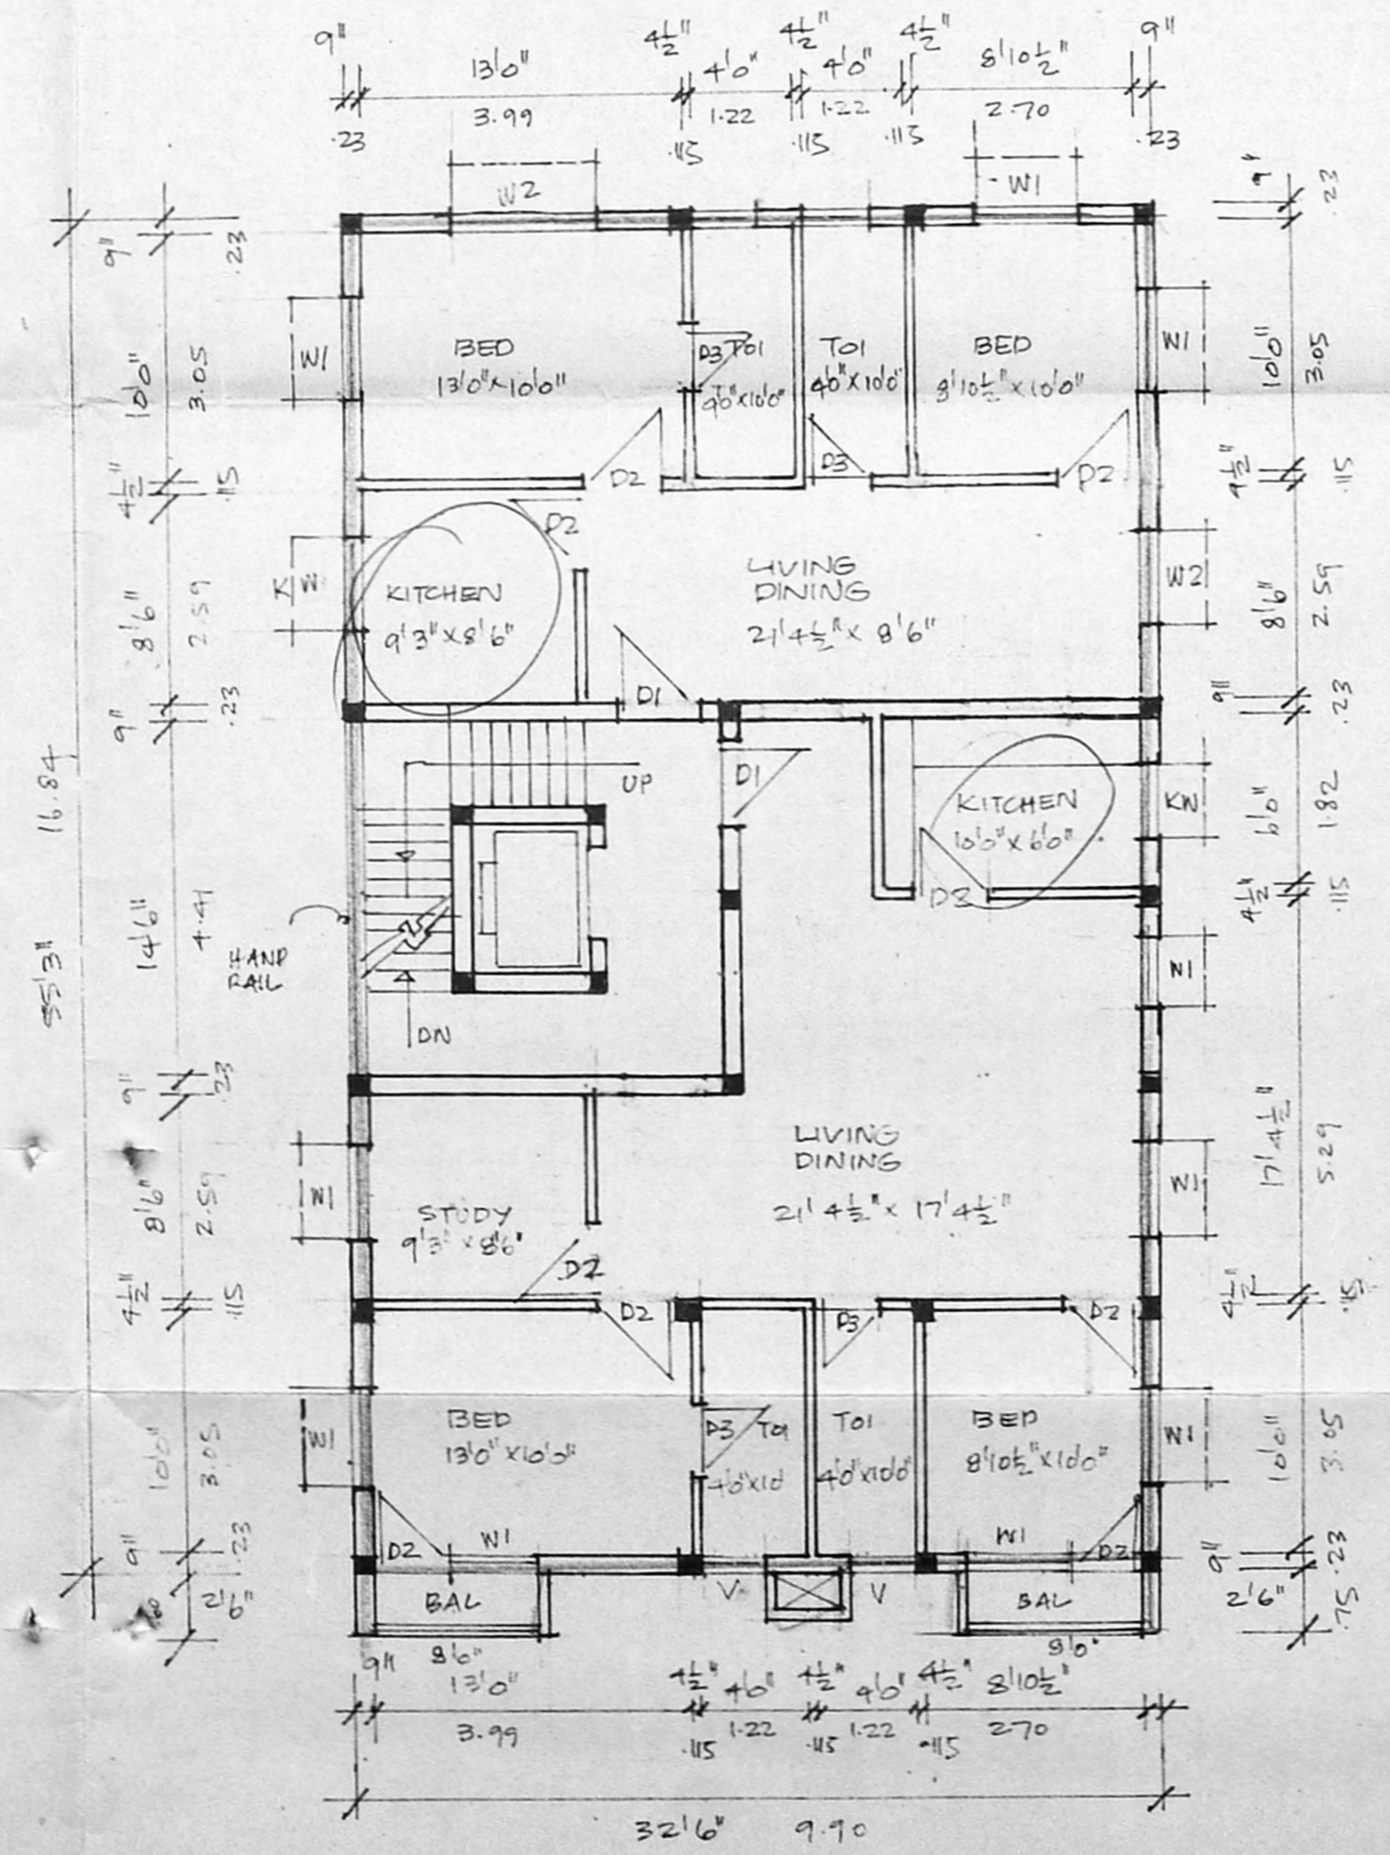

TYPICAL FIRST SECOND THIRD FLOOR PLANS