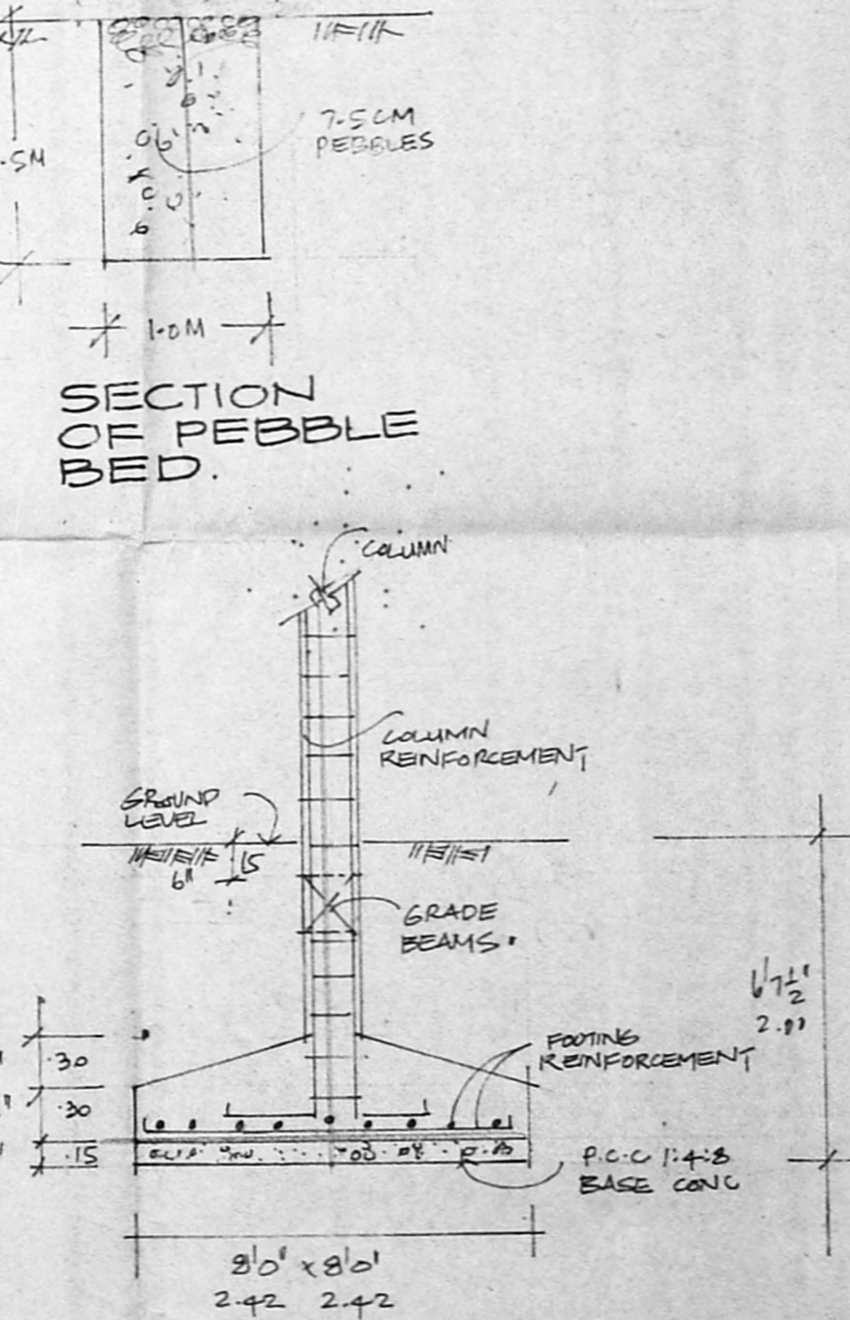

DETAILS OF COL. FOOTINGS

PROPOSED BUILDING AT P.N. W670 SNO. 144/PT. VILLIVAKKAM VILLAGE "ARINGNAR ANNA NAGAR WEST" EXT. MADRAS.

SCALE 1:100